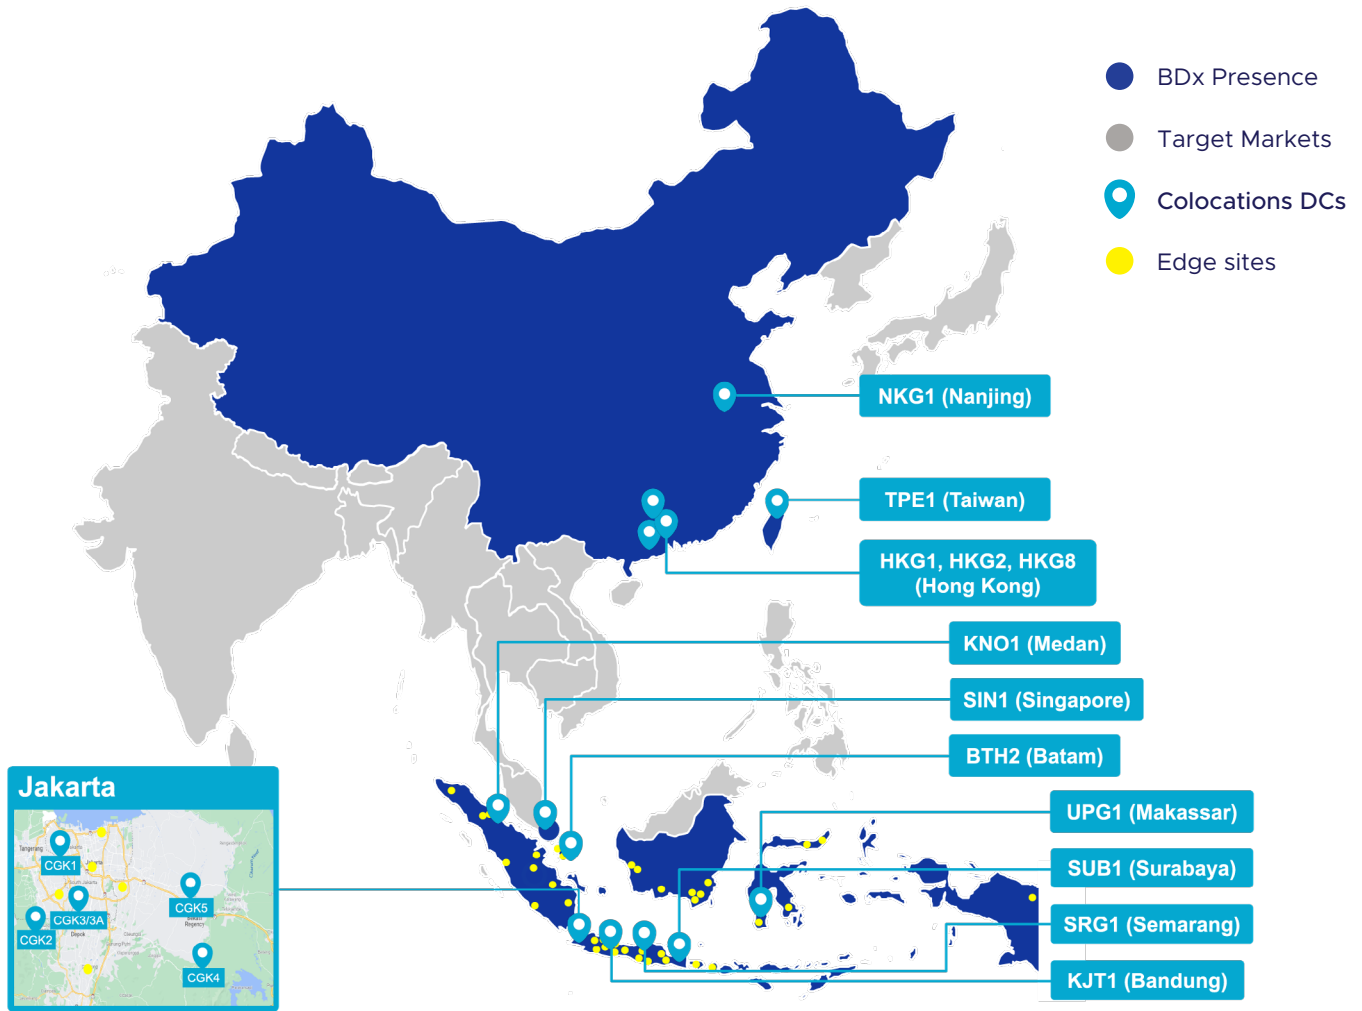

**THE FASTEST-GROWING
DATA CENTER
AND EDGE OPERATOR
IN ASIA**

Unprecedented Speed-to-Market

SINGAPORE

SIN1 | Singapore

11+

Connected
Cloud Partners

33+

Carrier
Connectivity Partners

INDONESIA

CGK1 | Jakarta City Center CGK3A | South Jakarta *
 CGK2 | Technopark BSD CGK4 | Jatiluhur
 CGK3 | South Jakarta CGK5 | Suryacipta *

5

Countries

100MW+

Greenfield

HONG KONG

HKG1 | Hong Kong HKG8 | Hong Kong
 HKG2 | Hong Kong

18

Data Centers

300MW

Ongoing M&As

CHINA

CAN1 | Guangzhou NKG1 | Nanjing

22

Upcoming Sites